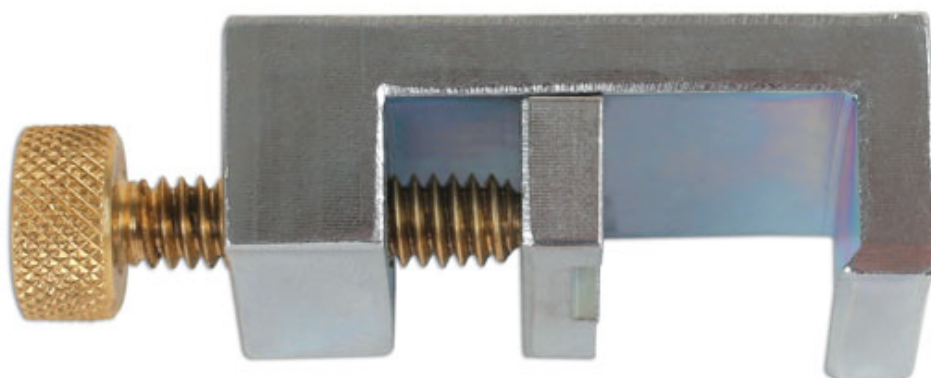

Stretchy Belt Installer - for BMW N62 & MINI W17

Designed for the A/C belt on BMW N62 4.0L, 4.4L and 4.8L V8 engines and the power assisted steering (PAS) belt on Mini W17 diesel engines (1.4).

Additional Information

- For fitting the A/C belt (without tensioner) on BMW N62 4.0L, 4.4L and 4.8L V8 engines (2002 - 2010).
- Plus PAS belt on MINI W17 diesel engines 1.4 (2003 - 2006).
- Equivalent to OEM 641040.
- Provides damage free fitting of specified belts.
-